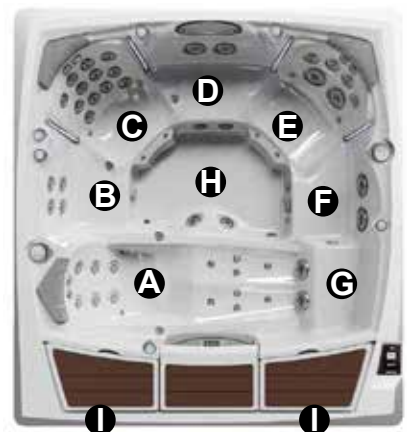

SEAT DEPTHS

- **A = 26.00" (66.04 cm)**
- **B = 21.50" (54.60 cm)**
- **C = 26.75" (67.95 cm)**
- **D = 21.00" (53.34 cm)**
- **E = 24.50" (62.23 cm)**
- **F = 20.50" (52.07 cm)**
- **G = 7.00" (17.78 cm)**
- **H = 30.50" (77.47 cm)**
- **SunCooler Bin Depth**
- **I = 13.50" (34.29 cm)**

Listed dimensions represent distance from top of acrylic to lowest point in seat. **Tolerance ± 0.5" (1.27 cm).**