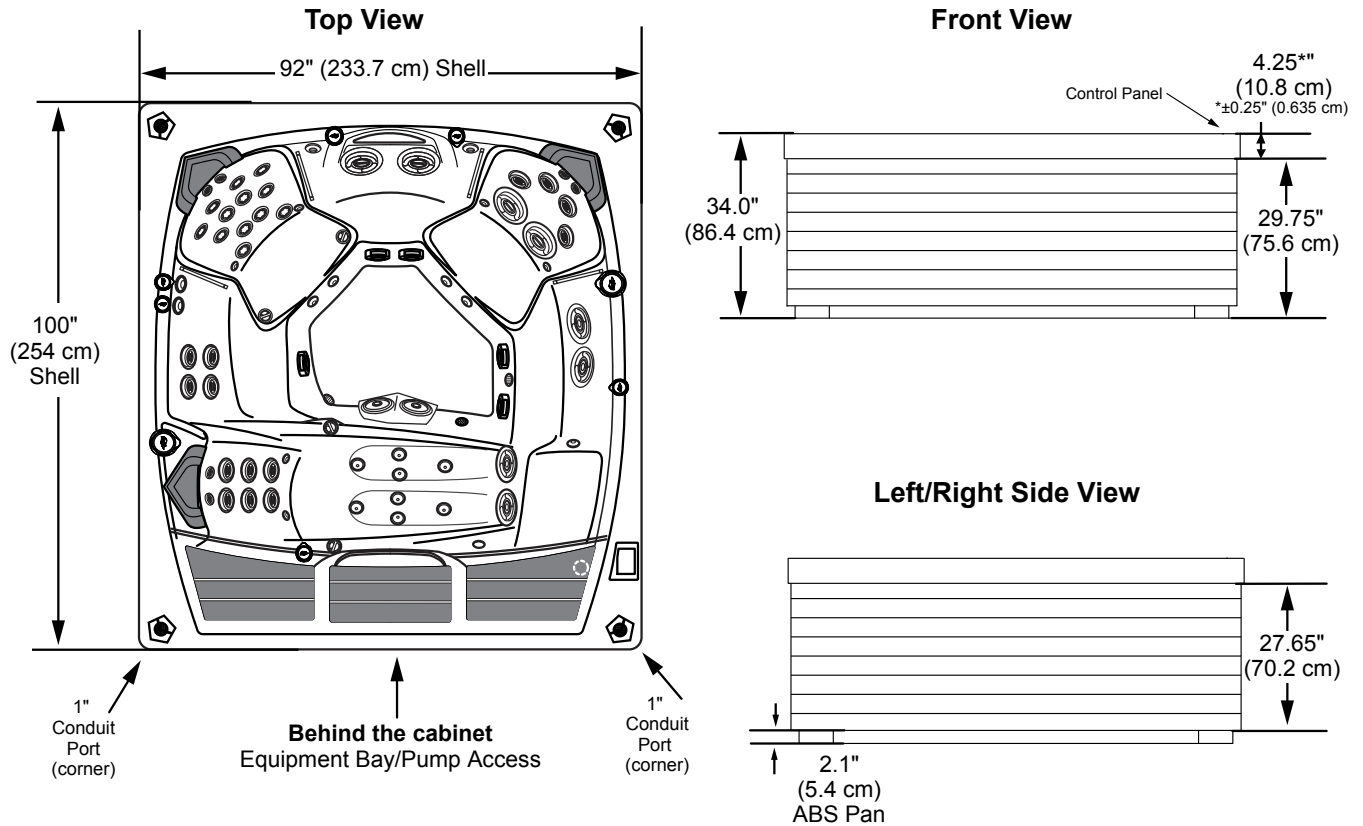

## SEAT DEPTHS

- A = 26.00" (66.04 cm)**
- B = 21.50" (54.60 cm)**
- C = 26.75" (67.95 cm)**
- D = 21.00" (53.34 cm)**
- E = 24.50" (62.23 cm)**
- F = 20.50" (52.07 cm)**
- G = 7.00" (17.78 cm)**
- H = 30.50" (77.47 cm)**
- SunCooler Bin Depth**
- I = 13.50" (34.29 cm)**

Listed dimensions represent distance from top of acrylic to lowest point in seat. **Tolerance ± 0.5" (1.27 cm).**

Dimensions/Specifications Subject To Change Without Notice

## Portable Dimensions

**IMPORTANT! Always measure each hot tub for exact dimensions BEFORE designing its foundational support and/or decking.**

**Dimensions/specifications subject to change without notice. Tolerance:  $\pm 0.5"$  (1.27 cm)**