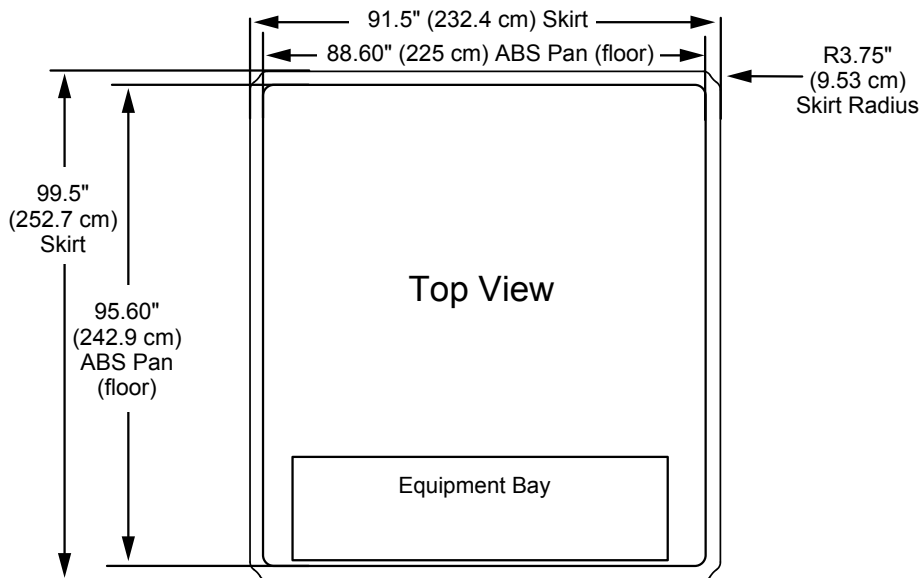

## SEAT DEPTHS

- A = 26.00" (66.04 cm)**
- B = 21.50" (54.60 cm)**
- C = 26.75" (67.95 cm)**
- D = 21.00" (53.34 cm)**
- E = 24.50" (62.23 cm)**
- F = 20.50" (52.07 cm)**
- G = 7.00" (17.78 cm)**
- H = 30.50" (77.47 cm)**
- SunCooler Bin Depth**
- I = 13.50" (34.29 cm)**

Listed dimensions represent distance from top of acrylic to lowest point in seat. **Tolerance ± 0.5" (1.27 cm).**

Dimensions/Specifications Subject To Change Without Notice

## Portable Dimensions

**IMPORTANT! Always measure each hot tub for exact dimensions BEFORE designing its foundational support and/or decking.**

**Dimensions/specifications subject to change without notice. Tolerance:  $\pm 0.5"$  (1.27 cm)**

Dimensions/Specifications Subject To Change Without Notice