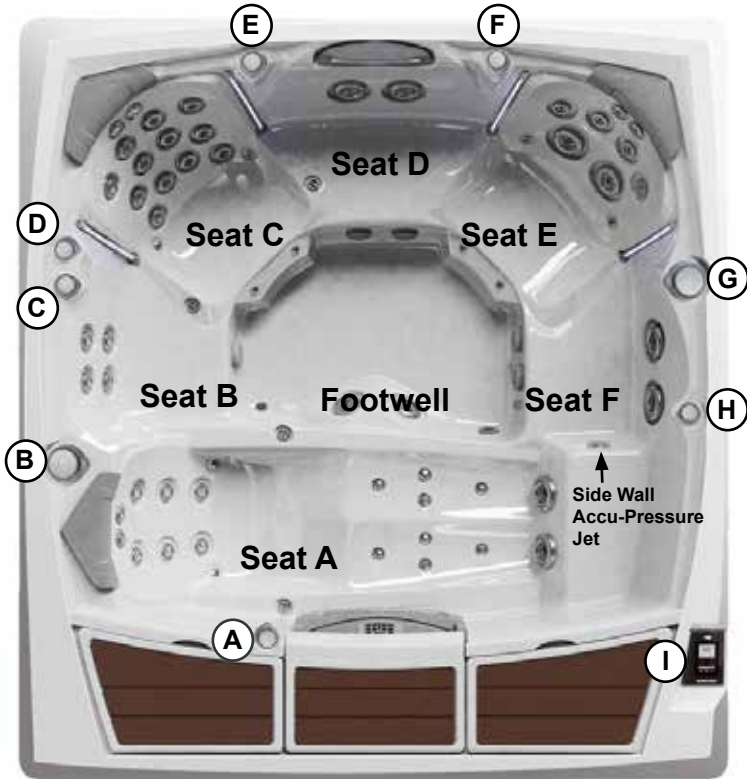

## Operation/Seat Depths

- (A)** Air Control - Activates Seat A Jets (2 Fluidix Nex, 6 Fluidix Reflex, 2 Pulsators, 2 Vortex Jets) - Also used when draining the SunCooler Bins in the close position.
- (B)** Massage Selector [Pump 2] - Adjusts Massage Level Between Seat A Jets and Footwell Jets
- (C)** AccuSage Seat Valve - Adjusts Water Flow for Seat C (2 Fluidix Nex, 12 Fluidix-ST, 2 Accu-Pressure Jets, 2 Pulsators)
- (D)** Air Control - Activates Seat C Jets (2 Fluidix Nex, 12 Fluidix-ST, 2 Accu-Pressure Jets, 2 Pulsators), Accu-Pressure Side Wall Jet
- (E)** Waterfall Selector [8-Hour Circ. Pump] - Controls Waterfall Output
- (F)** Air Control - Activates Seat B Jets (4 Fluidix Reflex), Seat D (2 Vortex Jets), Seat E Jets (2-Fluidix Nex, 4 Fluidix Reflex, 2 Fluidix Intelli-Jet, 2 Accu-Pressure Jets) and Seat F Jets (2 Vortex Jets)
- (G)** Massage Selector [Pump 1] - Adjusts Massage Level Between the Seat E Jets and Seat B Jets + Seat D Jets + Seat F Jets
- (H)** Air Control - Activates Footwell Jets (2 Whirlpool Jets)
- (I)** SunScents Dispenser (located under the SunCooler Lid)