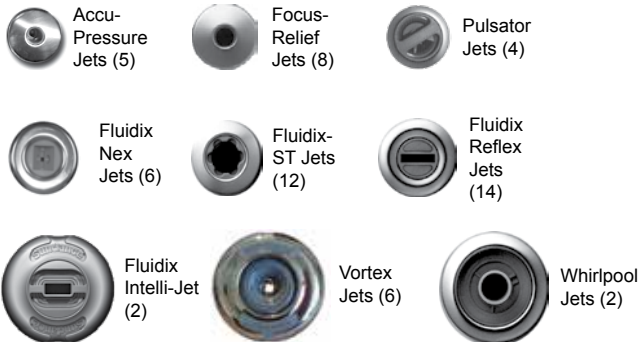

Sundance Spas 980 Claremont

Operation/Seat Depths

- **(A)** Air Control - Activates Seat A Jets (2 Fluidix Nex, 6 Fluidix Reflex, 2 Pulsators, 2 Vortex Jets) - Also used when draining the SunCooler Bins in the close position.
- **(B)** Massage Selector [Pump 2] - Adjusts Massage Level Between Seat A Jets and Footwell Jets
- **(C)** AccuSage Seat Valve - Adjusts Water Flow for Seat C (2 Fluidix Nex, 12 Fluidix-ST, 2 Accu-Pressure Jets, 2 Pulsators)
- **(D)** Air Control - Activates Seat C Jets (2 Fluidix Nex, 12 Fluidix-ST, 2 Accu-Pressure Jets, 2 Pulsators), Accu-Pressure Side Wall Jet
- **(E)** Waterfall Selector [8-Hour Circ. Pump] - Controls Waterfall Output
- **(F)** Air Control - Activates Seat B Jets (4 Fluidix Reflex), Seat D (2 Vortex Jets), Seat E Jets (2-Fluidix Nex, 4 Fluidix Reflex, 2 Fluidix Intelli-Jet, 2 Accu-Pressure Jets) and Seat F Jets (2 Vortex Jets)
- **(G)** Massage Selector [Pump 1] - Adjusts Massage Level Between the Seat E Jets and Seat B Jets + Seat D Jets + Seat F Jets
- **(H)** Air Control - Activates Footwell Jets (2 Whirlpool Jets)
- **(I)** SunScents Dispenser (located under the SunCooler Lid)

59 Total Jets

- Jets Pump 3: Seat C and Footwell Dump Port
- Jets Pump 2: Seat A (2 Vortex Jets) are always on when this pump is running.
- Jets Pump 1: Seat E (2 Accu-Pressure Jets) + 1 Accu-Pressure Jet (Side Wall) in Seat F and SunCooler Perimeter Drains are always on when this pump is running.
- Focus-Relief Jets: Work with both the blower and Jets Pump 2. The blower introduces air to the jet and the Jets Pump forces water through.

Spa Operation Subject To Change Without Notice

SEAT DEPTHS

- **A = 26.00" (66.04 cm)**
- **B = 21.50" (54.60 cm)**
- **C = 26.75" (67.95 cm)**
- **D = 21.00" (53.34 cm)**
- **E = 24.50" (62.23 cm)**
- **F = 20.50" (52.07 cm)**
- **G = 7.00" (17.78 cm)**
- **H = 30.50" (77.47 cm)**
- **SunCooler Bin Depth**
- **I = 13.50" (34.29 cm)**