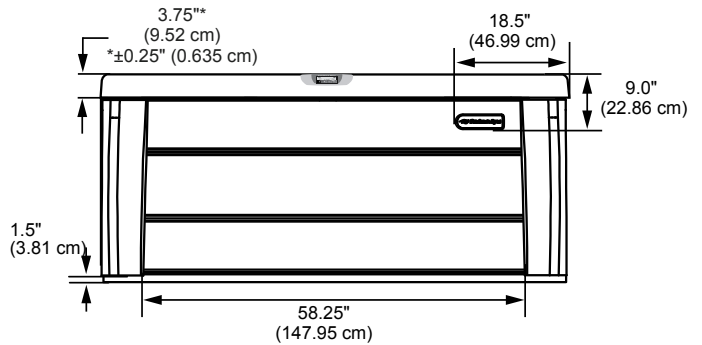

- G = 22.75" (57.78 cm)
- H = 29.25" (74.29 cm)
- I = 31.00" (78.74 cm)

Listed dimensions represent distance from top of acrylic to lowest point in seat. Tolerance $\pm 0.5"$ (1.27 cm).

*(See Warranty Document for Specific Details)

Dimensions/Specifications Subject To Change Without Notice

Sundance Spas 880 Cambria

Portable Dimensions

TOP VIEW

Equipment Bay/Pump Access
CLEARRAY, Optional BLUEWAVE,
and Optional SmartTub Module
behind skirt panels

FRONT/BACK VIEW

Tolerance: $\pm 0.5"$ (1.27 cm)

LEFT/RIGHT SIDE VIEW

(Left Side View Shown)

Tolerance: $\pm 0.5"$ (1.27 cm)

IMPORTANT! Always measure each hot tub for exact dimensions BEFORE designing its foundational support and/or decking.

Dimensions/specifications subject to change without notice. Tolerance: $\pm 0.5"$ (1.27 cm)

Dimensions/Specifications Subject To Change Without Notice