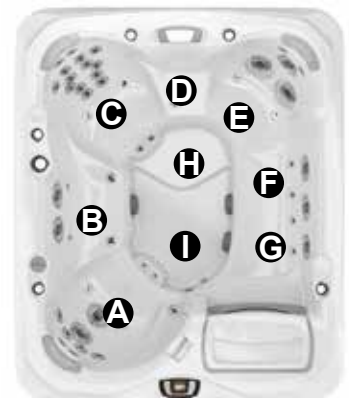

*(See Warranty Document for Specific Details)

Dimensions/Specifications Subject To Change Without Notice

Sundance Spas 880 Cambria

Operation/Seat Depths

- (A) Air Control - Activates Seat A Jets (2 Fluidix Nex, 4 Fluidix ST, 2 Pulsator, 2 Vortex)
- (B) Massage Selector [Pump 1] - Adjusts Massage Level Between Seat A Jets and Seat C Jets
- (C) Air Control - Activates Seat C Upper 8 Jets (2 Fluidix Nex, 6 Fluidix ST)
- (D) Air Control - Activates Seat C Lower 10 Jets (6 Fluidix ST, 2 Pulsator, 2 Accu-Pressure)
- (E) Waterfall Selector [8-Hour Circ. Pump] - Controls Waterfall Output
- (F) Air Control - Activates Seat D Jets (2 Fluidix Nex, 1 Vortex, 2 Fluidix Intelli-Jet) + Seat E Jets (2 Vortex) + Seat F Jets (2 Vortex)
- (G) Sunscents Dispenser

- Jets Pump 2: Seat B Jets + Seat D Jets + Seat E Jets + Seat F Jets are always on when this pump is running
- Focus-Relief Jets: Work with both the blower and Jets Pump 2. The blower introduces air to the jet and the Jets Pump forces water through.

Filter Lid is shown with aftermarket seat pillow

46 Total Jets

Spa Operation Subject To Change Without Notice

SEAT DEPTHS

- A = 26.50" (67.31 cm)
- B = 22.50" (57.15 cm)
- C = 27.50" (69.85 cm)
- D = 22.00" (55.88 cm)
- E = 25.50" (64.77 cm)
- F = 22.50" (57.15 cm)

- G = 22.75" (57.78 cm)
- H = 29.25" (74.29 cm)
- I = 31.00" (78.74 cm)

Listed dimensions represent distance from top of acrylic to lowest point in seat. Tolerance $\pm 0.5"$ (1.27 cm).

*(See Warranty Document for Specific Details)