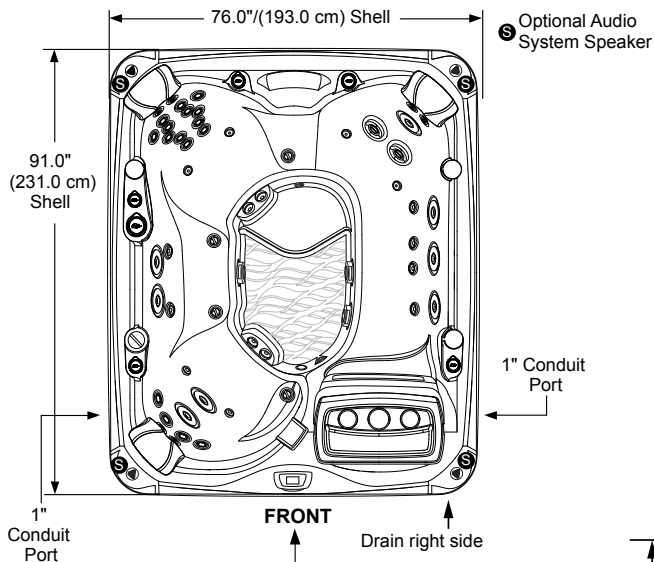

Filter Lid is shown with aftermarket seat pillow

46 Total Jets

Spa Operation Subject To Change Without Notice

SEAT DEPTHS

- A = 26.50" (67.31 cm)
- B = 22.50" (57.15 cm)
- C = 27.50" (69.85 cm)
- D = 22.00" (55.88 cm)
- E = 25.50" (64.77 cm)
- F = 22.50" (57.15 cm)

- G = 22.75" (57.78 cm)
- H = 29.25" (74.29 cm)
- I = 31.00" (78.74 cm)

Listed dimensions represent distance from top of acrylic to lowest point in seat. Tolerance $\pm 0.5"$ (1.27 cm).

*(See Warranty Document for Specific Details)

Dimensions/Specifications Subject To Change Without Notice

Sundance Spas 880 Cambria

Portable Dimensions

TOP VIEW

Equipment Bay/Pump Access
CLEARRAY, Optional BLUEWAVE,
and Optional SmartTub Module
behind skirt panels

Dimensions/specifications subject to change without notice. Tolerance: $\pm 0.5"$ (1.27 cm)

Dimensions/Specifications Subject To Change Without Notice