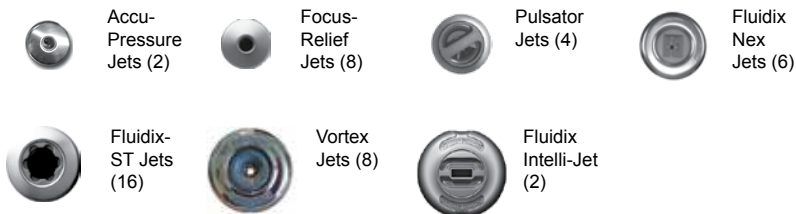

46 Total Jets

Spa Operation Subject To Change Without Notice

SEAT DEPTHS

- A = 26.50" (67.31 cm)
- B = 22.50" (57.15 cm)
- C = 27.50" (69.85 cm)
- D = 22.00" (55.88 cm)
- E = 25.50" (64.77 cm)
- F = 22.50" (57.15 cm)

- G = 22.75" (57.78 cm)
- H = 29.25" (74.29 cm)
- I = 31.00" (78.74 cm)

Listed dimensions represent distance from top of acrylic to lowest point in seat. Tolerance $\pm 0.5"$ (1.27 cm).