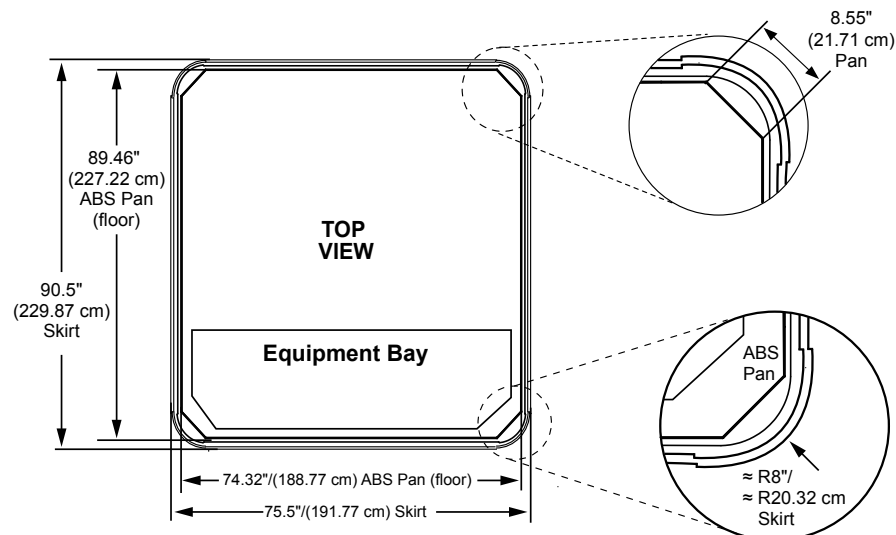

- G = 22.75" (57.78 cm)
- H = 29.25" (74.29 cm)
- I = 31.00" (78.74 cm)

Listed dimensions represent distance from top of acrylic to lowest point in seat. Tolerance $\pm 0.5"$ (1.27 cm).

*(See Warranty Document for Specific Details)

Dimensions/Specifications Subject To Change Without Notice

Sundance Spas 880 Cambria

Portable Dimensions

TOP VIEW

Equipment Bay/Pump Access
CLEARRAY, Optional BLUEWAVE,
and Optional SmartTub Module
behind skirt panels

FRONT/BACK VIEW

Tolerance: $\pm 0.5"$ (1.27 cm)

LEFT/RIGHT SIDE VIEW

(Left Side View Shown)

Tolerance: $\pm 0.5"$ (1.27 cm)

IMPORTANT! Always measure each hot tub for exact dimensions BEFORE designing its foundational support and/or decking.

Dimensions/specifications subject to change without notice. Tolerance: $\pm 0.5"$ (1.27 cm)

Dimensions/Specifications Subject To Change Without Notice