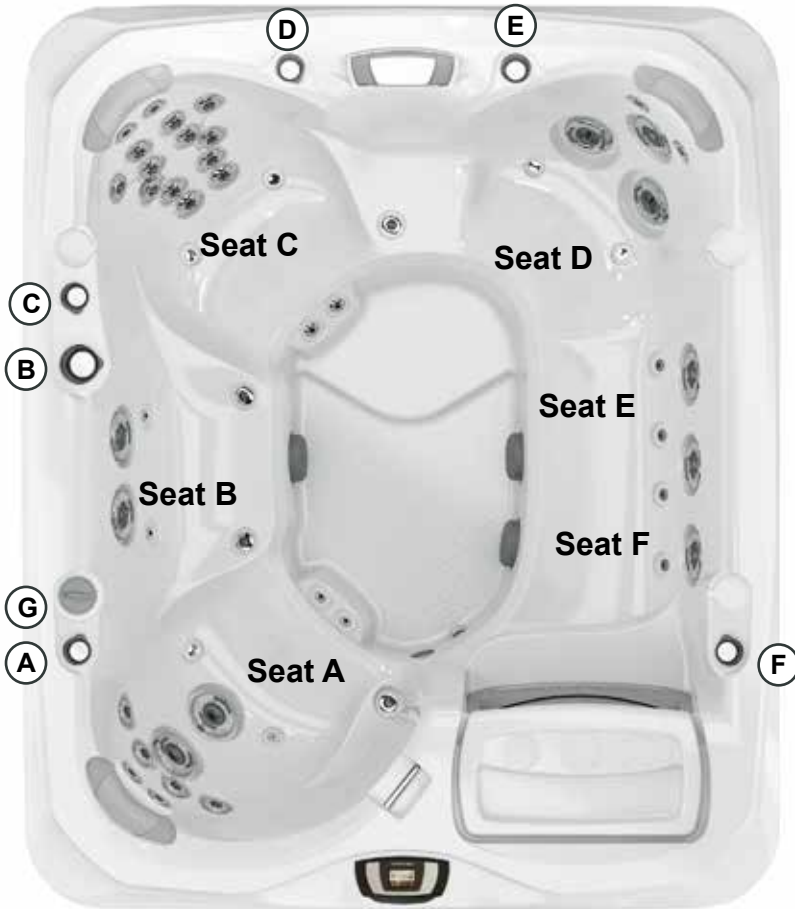

*(See Warranty Document for Specific Details)

Dimensions/Specifications Subject To Change Without Notice

Sundance Spas 880 Cambria

Operation/Seat Depths

- (A) Air Control - Activates Seat A Jets (2 Fluidix Nex, 4 Fluidix ST, 2 Pulsator, 2 Vortex)
- (B) Massage Selector [Pump 1] - Adjusts Massage Level Between Seat A Jets and Seat C Jets
- (C) Air Control - Activates Seat C Upper 8 Jets (2 Fluidix Nex, 6 Fluidix ST)
- (D) Air Control - Activates Seat C Lower 10 Jets (6 Fluidix ST, 2 Pulsator, 2 Accu-Pressure)
- (E) Waterfall Selector [8-Hour Circ. Pump] - Controls Waterfall Output
- (F) Air Control - Activates Seat D Jets (2 Fluidix Nex, 1 Vortex, 2 Fluidix Intelli-Jet) + Seat E Jets (2 Vortex) + Seat F Jets (2 Vortex)
- (G) Sunscents Dispenser