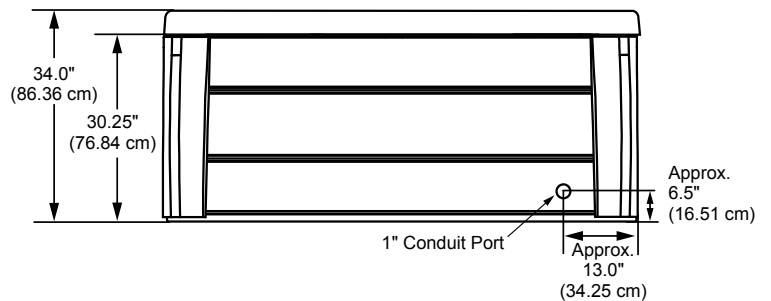

- G = 22.75" (57.78 cm)
- H = 29.25" (74.29 cm)
- I = 31.00" (78.74 cm)

Listed dimensions represent distance from top of acrylic to lowest point in seat. Tolerance $\pm 0.5"$ (1.27 cm).

*(See Warranty Document for Specific Details)

FRONT/BACK VIEW

Tolerance: $\pm 0.5"$ (1.27 cm)

LEFT/RIGHT SIDE VIEW

(Left Side View Shown)

Tolerance: $\pm 0.5"$ (1.27 cm)

IMPORTANT! Always measure each hot tub for exact dimensions BEFORE designing its foundational support and/or decking.

Dimensions/specifications subject to change without notice. Tolerance: $\pm 0.5"$ (1.27 cm)

Dimensions/Specifications Subject To Change Without Notice